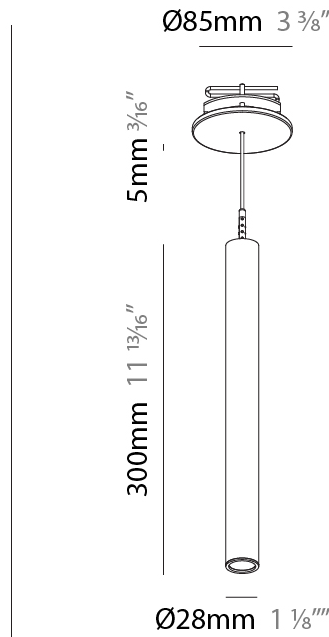

ELECTRICAL

Lamp Type: LED (Zhaga Standard)
Input Wattage (W): 6.6
Total Output Wattage (W): 6
Dimming: Tri-Mode (Non-Dimming and Phase Dimming (120Vac only) and 0-10V Dimming)
Driver Included: Yes
Driver Location: External
Driver Type: Constant Current - Universal
Driver Class: Class 2
Housing: ENCP3 w/Quick Connect
Input Voltage (V): 120 - 277
Constant Current (MA): 500

LED

Number of LEDs: 1
Color Temperature (°K): 2700 / 3000 / 4000
Max. Delivered Lumen (lm): 330 / 360 / 380
CRI: >90 CRI
Lamp Life (hrs): 50000
Upon Request: ***3500K available in minimum quantities (larger quantities upon request)

OPTICAL

Optic°: 24 / 32 / 58

RATINGS AND CERTIFICATIONS

Certified By: Certified for North American Standards

© 2026, T 1800-388-3382, F 416-247-9319, www.zaneen.com

Available for International specifications by adding 'INT' at the end of the existing Model #. For assistance on 'custom' specifications, contact zteam@zaneen.com. In a constant effort to supply the best product, we reserve the right to change specifications or materials without notice. The most recent specification sheets are found at zaneen.com